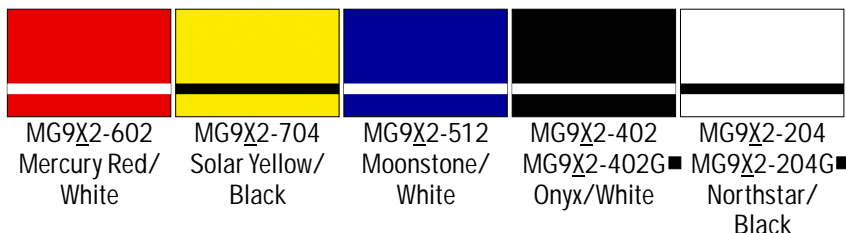

Key Product Features

- excellent surface durability
- laser & rotary engravable
- outdoor weatherable & UV-stable
- extensive design possibilities
- smooth, effortless lasering at low power and high speeds
- great for laser vector cutting
- fine detail engraving
- photo lasering
- high impact strength