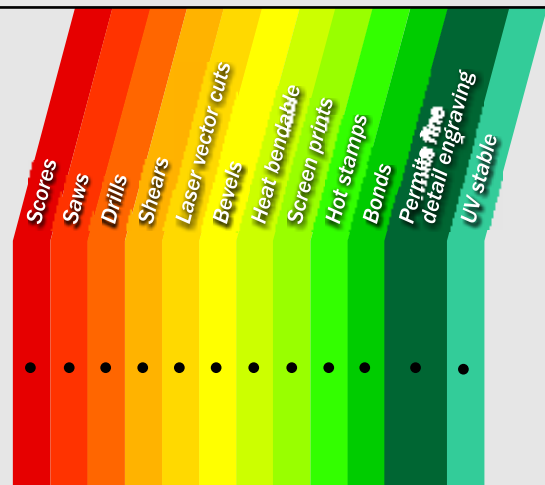

The future is now.

The next generation of sheet material.

It's not often you can *touch* the future.

Available in a range of standard colors, Multigraph is perfect for interior & exterior signage, personal identification, directional & institutional signage and industrial tagging. Its matte finish is extremely outdoor weatherable, and highly resistant to marring and scratching. And it lasers like a dream.

Key Product Features

- excellent surface durability
- laser & rotary engravable
- outdoor weatherable & UV-stable
- extensive design possibilities
- smooth, effortless lasering at low power and high speeds
- great for laser vector cutting
- fine detail engraving
- photo lasering
- high impact strength

Applications

- exterior signs
- interior signs
- personal identification
- identification plates
- directory signs
- plus more

Range of Markets

- architects and designers
- industrial/manufacturing
- institutional; schools, hospitals and daycare
- awards and recognition
- government
- advertising industry

Product Specifications

Material	Multi-layer high impact acrylic
Finish	Matte non-glare ■ Gloss
Sheet Size	24" x 48" (610 x 1219mm)
Thickness 2-ply	1/32" (0.8mm) Use MG912 as first digits of item code. 1/16" (1.6mm) Use MG922 as first digits of item code. (Gauges are approximate.)
Engraving Method	Laser Router Rotating carbide
Cutting Depth	.003" (.08mm)
Usage	Interior signage, Exterior signage, Personal identification, Industrial tags